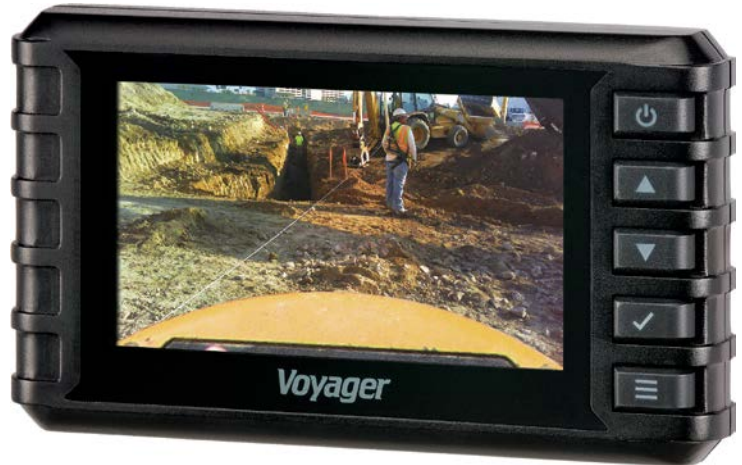

Contact: Jordan Lucas,
Public Relations Specialist
ASA Electronics
Jlucas@ASAElectronics.com
574.266.3193

ASA Electronics® Adds New Heavy Duty Monitor to Voyager® Line

FOR IMMEDIATE RELEASE

ELKHART, IN. –ASA Electronics continues their commitment to providing quality observation equipment to the heavy duty and commercial markets. Safety is a top priority with the Voyager VOM43HD. The new 4.3-inch observation monitor utilizes programmable graphic overlays to show the vehicle's distance from objects in real time making maneuvering easier than

ever. The monitor's programmable auto scan of the cameras and built-in speakers let the driver not only see, but hear what is going on around them.

The LCD screen features anti-glare and scratch resistant lenses and is LED backlit. This monitor is designed specifically for compact equipment and will fit virtually anywhere. The VOM43HD is also expertly engineered to weather the elements with an improved, rugged, IPX6-rated waterproof enclosure. Tactical control buttons along the right-hand side add to the robust design.

These controls allow the driver to easily select between 3 wired camera inputs and control a number of other menu selectable features. Menu options allow the user to manually adjust the color, contrast, brightness, and tint of the monitor. The VOM43HD also has three manual dimming modes for increased ease of use in daylight and at night.